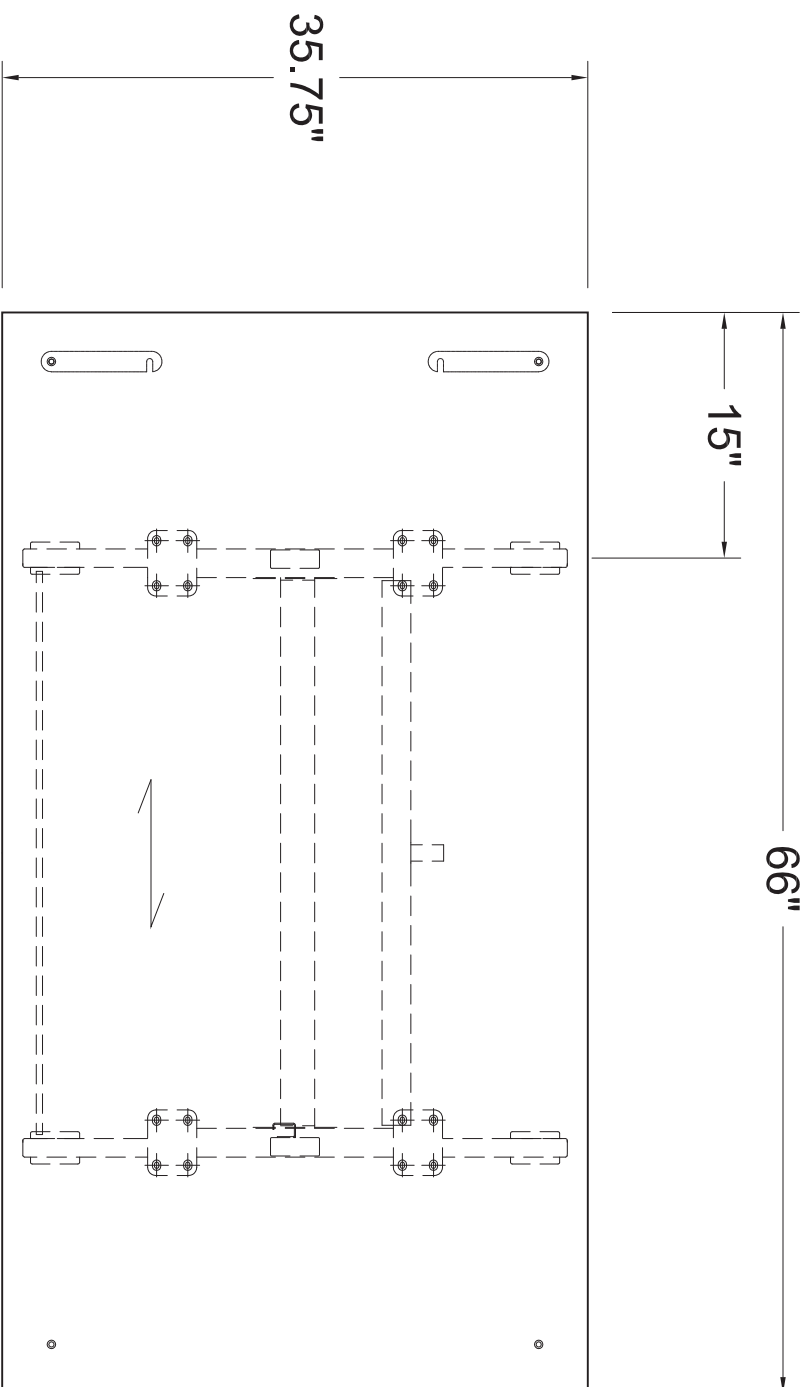

PLAN VIEW

66" x *36" METRONOME FLIP TOP TABLE

THIS DRAWING IS CONFIDENTIAL AND PROPRIETARY. NO PART OF THIS DRAWING MAY BE COPIED, DISCLOSED TO ANY THIRD PARTY OR USED FOR ANY PURPOSE WITHOUT THE EXPRESS WRITTEN AUTHORIZATION OF NIENKAMPER FURNITURE & ACCESSORIES

* DENOTES NOMINAL TABLE DEPTH